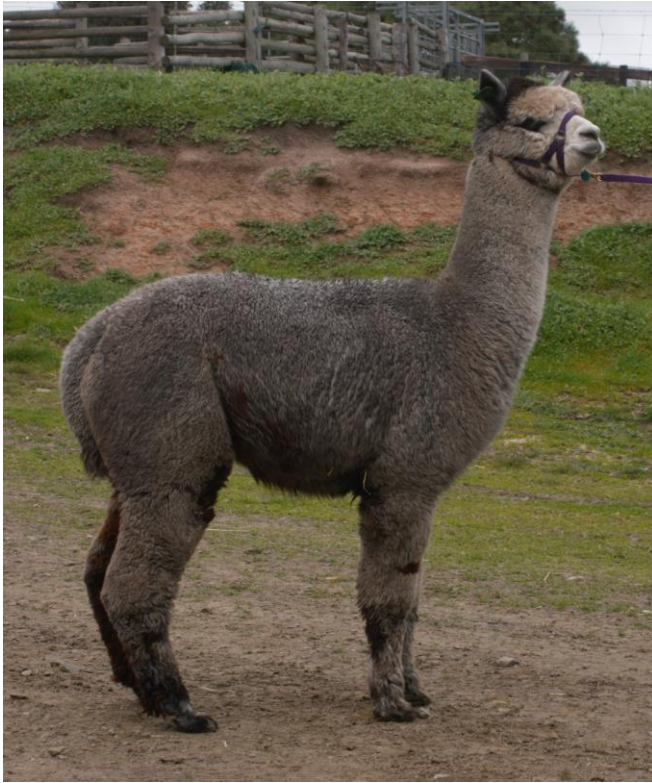

Yaringa Taurus

The consistency of Taurus's fleece, both in style and micron, has gained attention by many judges.

Australian Alpaca
ASSOCIATION

Australian Alpaca Association Ltd.
PEDIGREE REGISTRATION CERTIFICATE

YARINGA TAURUS		YRG N0528	229402
HERD PREFIX and ANIMAL NAME		IDENT No.	IAR No.
Male	09/03/2017	Medium Grey	Huacaya
SEX	BIRTH DATE	COLOUR	TYPE

Sire

- COONAWARRA DORCHESTER CAS S0727 17727 SBK Huacaya
- COONAWARRA GLADIATOR CAS Y0011 73015 SBB Huacaya
- COONAWARRA ELEANOR CAS Q0574 10943 SDB Huacaya
- YARINGA SILVER STREAK ET YRG J0219 192672 MG Huacaya
- SHANBROOKE CHURRA KOSAKO DRC R0135 60452 SWT Huacaya
- FLEUR DE LYS SILVER ROSE FDL F0100 154170 RG Huacaya
- FLEUR DE LYS PERLETTE ROYALE FDL A0025 71565 SMF Huacaya
- SOMERSET PERUVIAN BLACK REIGN SET U0721 56384 BK Huacaya